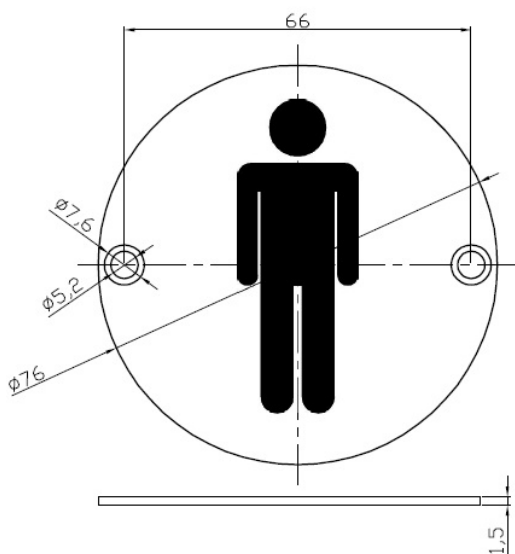

PRODUCT SHEET

Description:

Toilet Sign "Male", $\varnothing 76 \times 1,5$ mm, Screw-On, SS201 Brushed, W/ $\varnothing 3,5 \times 20$ mm Screws

Item number:

22.23.260-0

Units	Box	Carton	HS Code	Barcode
Pcs.	20	200	8302490099	 5704866462266